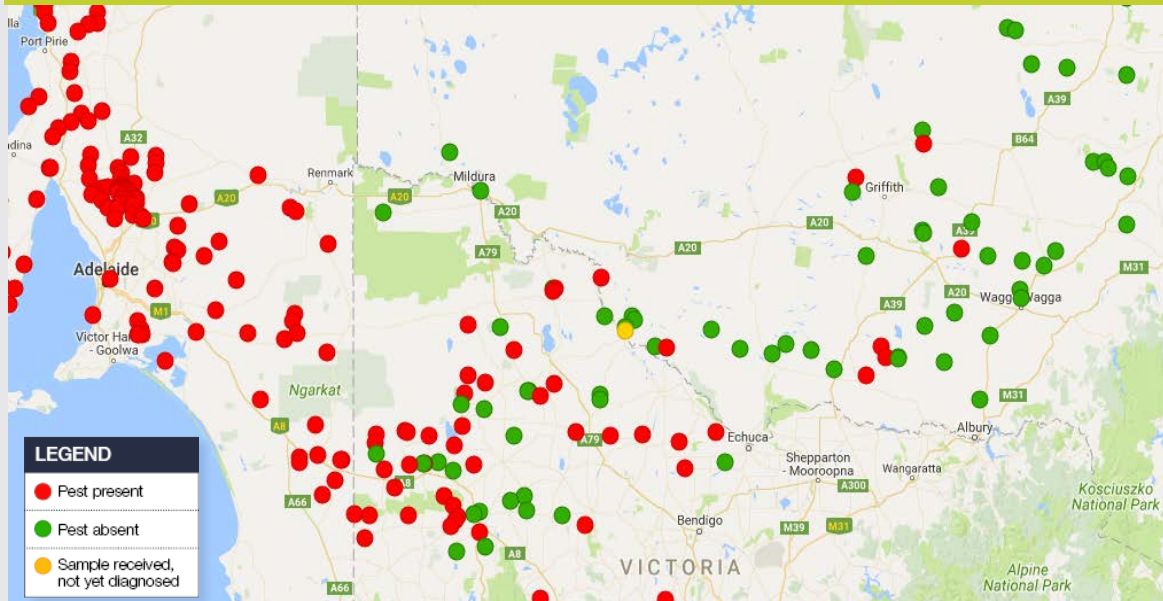

**RUSSIAN WHEAT APHID (*Diuraphis noxia*)**

23 January 2017

**NATIONAL SURVEILLANCE DATA MAP\***

**STATE SURVEILLANCE DATA MAP\***

AUSPestCheck is a surveillance coordination system developed by PHA. The rights to these data remain the property of the state agencies who submitted data sets and they reserve the right to publish. Our thanks to providers for assisting us in the national management of this pest. Contact [apc@phau.com.au](mailto:apc@phau.com.au).

\*includes unverified data

**RUSSIAN WHEAT APHID (*Diuraphis noxia*)**

23 January 2017

**CROSS BORDER DISTRIBUTION\***

**WESTERN AUSTRALIA DISTRIBUTION\***

**SOUTH AUSTRALIA DISTRIBUTION\***

AUSPestCheck is a surveillance coordination system developed by PHA. The rights to these data remain the property of the state agencies who submitted data sets and they reserve the right to publish. Our thanks to providers for assisting us in the national management of this pest. Contact [apc@phau.com.au](mailto:apc@phau.com.au).