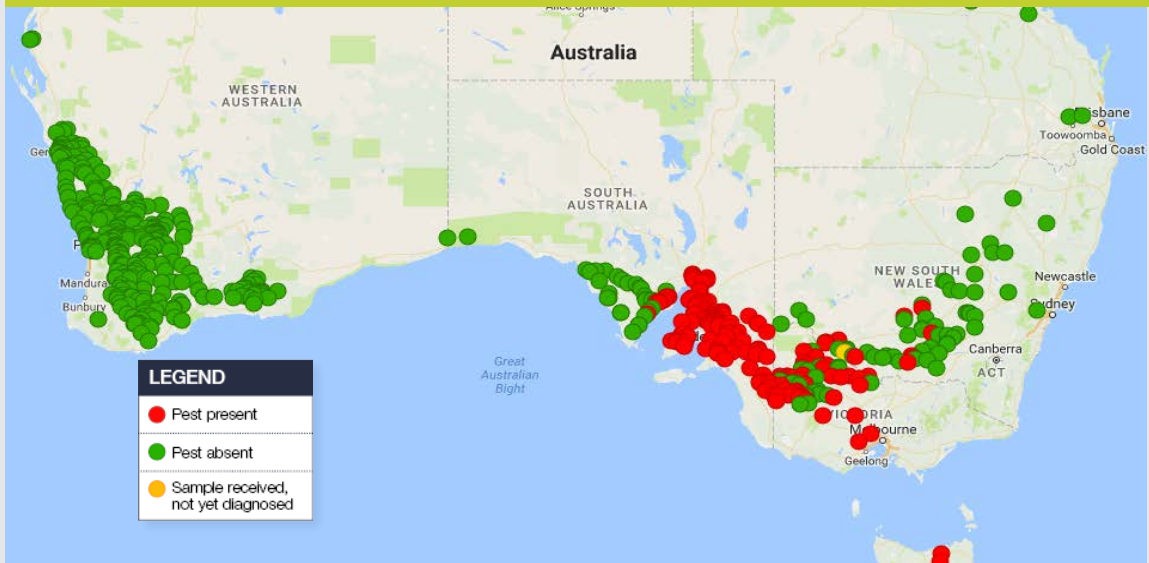

**RUSSIAN WHEAT APHID (*Diuraphis noxia*)**

23 January 2017

**NATIONAL SURVEILLANCE DATA MAP\***

**STATE SURVEILLANCE DATA MAP\***

AUSPestCheck is a surveillance coordination system developed by PHA. The rights to these data remain the property of the state agencies who submitted data sets and they reserve the right to publish. Our thanks to providers for assisting us in the national management of this pest. Contact [apc@phau.com.au](mailto:apc@phau.com.au).

\*includes unverified data

**RUSSIAN WHEAT APHID (*Diuraphis noxia*)**

23 January 2017

**CROSS BORDER DISTRIBUTION\***

**WESTERN AUSTRALIA DISTRIBUTION\***

**SOUTH AUSTRALIA DISTRIBUTION\***

AUSPestCheck is a surveillance coordination system developed by PHA. The rights to these data remain the property of the state agencies who submitted data sets and they reserve the right to publish. Our thanks to providers for assisting us in the national management of this pest. Contact [apc@phau.com.au](mailto:apc@phau.com.au).