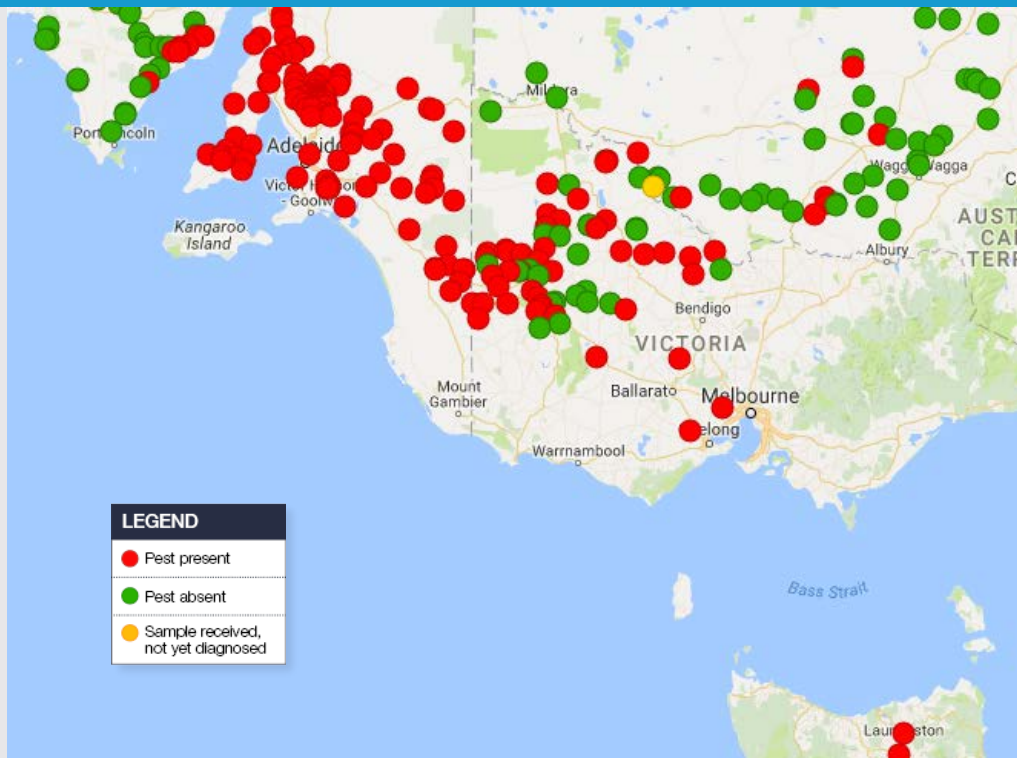

**RUSSIAN WHEAT APHID (*Diuraphis noxia*)**

23 January 2017

**NATIONAL SURVEILLANCE DATA MAP\***

**STATE SURVEILLANCE DATA MAP\***

AUSPestCheck is a surveillance coordination system developed by PHA. The rights to these data remain the property of the state agencies who submitted data sets and they reserve the right to publish. Our thanks to providers for assisting us in the national management of this pest. Contact [apc@phau.com.au](mailto:apc@phau.com.au).

\*includes unverified data

**RUSSIAN WHEAT APHID (*Diuraphis noxia*)**

23 January 2017

**CROSS BORDER DISTRIBUTION\***

**WESTERN AUSTRALIA DISTRIBUTION\***

**SOUTH AUSTRALIA DISTRIBUTION\***

AUSPestCheck is a surveillance coordination system developed by PHA. The rights to these data remain the property of the state agencies who submitted data sets and they reserve the right to publish. Our thanks to providers for assisting us in the national management of this pest. Contact [apc@phau.com.au](mailto:apc@phau.com.au).