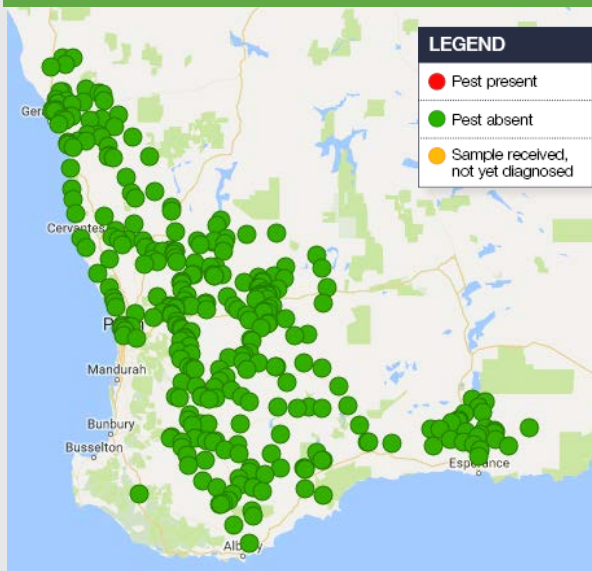

\*includes unverified data

**RUSSIAN WHEAT APHID (*Diuraphis noxia*)**

23 January 2017

**CROSS BORDER DISTRIBUTION\***

**WESTERN AUSTRALIA DISTRIBUTION\***

**SOUTH AUSTRALIA DISTRIBUTION\***

AUSPestCheck is a surveillance coordination system developed by PHA. The rights to these data remain the property of the state agencies who submitted data sets and they reserve the right to publish. Our thanks to providers for assisting us in the national management of this pest. Contact [apc@phau.com.au](mailto:apc@phau.com.au).

\* includes unverified data