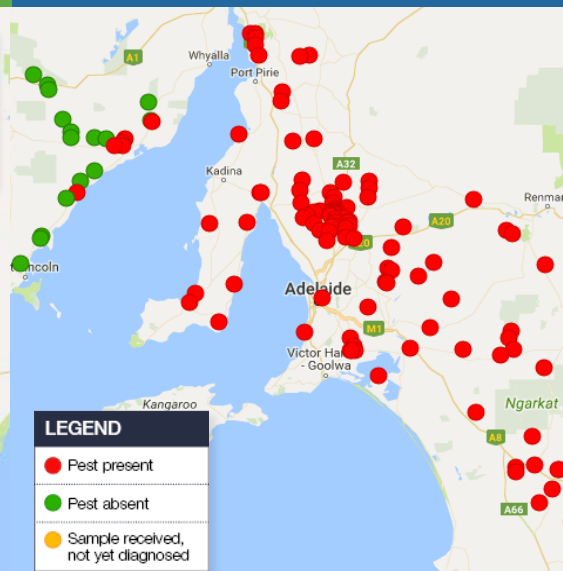

\*includes unverified data

**RUSSIAN WHEAT APHID (*Diuraphis noxia*)**

23 January 2017

**CROSS BORDER DISTRIBUTION\***

**WESTERN AUSTRALIA DISTRIBUTION\***

**SOUTH AUSTRALIA DISTRIBUTION\***

AUSPestCheck is a surveillance coordination system developed by PHA. The rights to these data remain the property of the state agencies who submitted data sets and they reserve the right to publish. Our thanks to providers for assisting us in the national management of this pest. Contact [apc@phau.com.au](mailto:apc@phau.com.au).